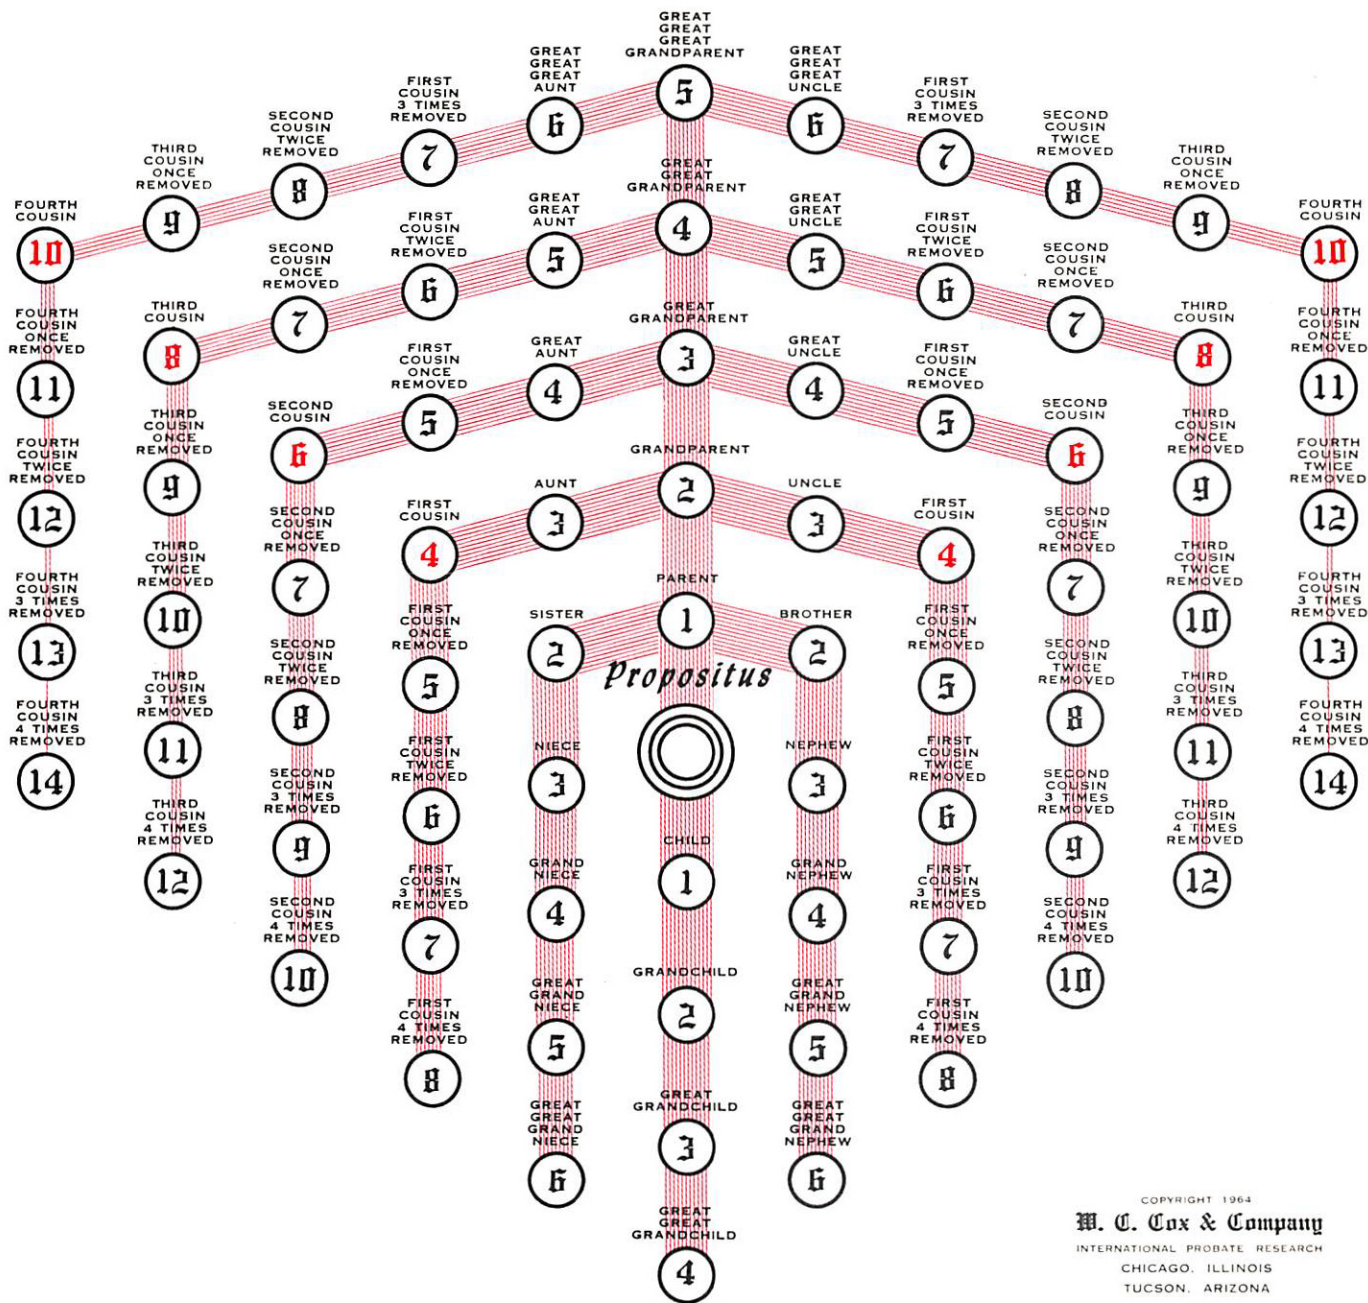

RELATIONSHIP and DEGREES of KINDRED

The Cox Chart

COPYRIGHT 1964
W. C. Cox & Company
 INTERNATIONAL PROBATE RESEARCH
 CHICAGO, ILLINOIS
 TUCSON, ARIZONA

Numerals indicate the degree of kindred to the propositus or decedent. Full cousins are indicated in red. Cousins below full cousins are "in the descendancy", all above are "in the ascendancy". Consult an Attorney regarding rights of persons of each degree of kindred in the various jurisdictions.